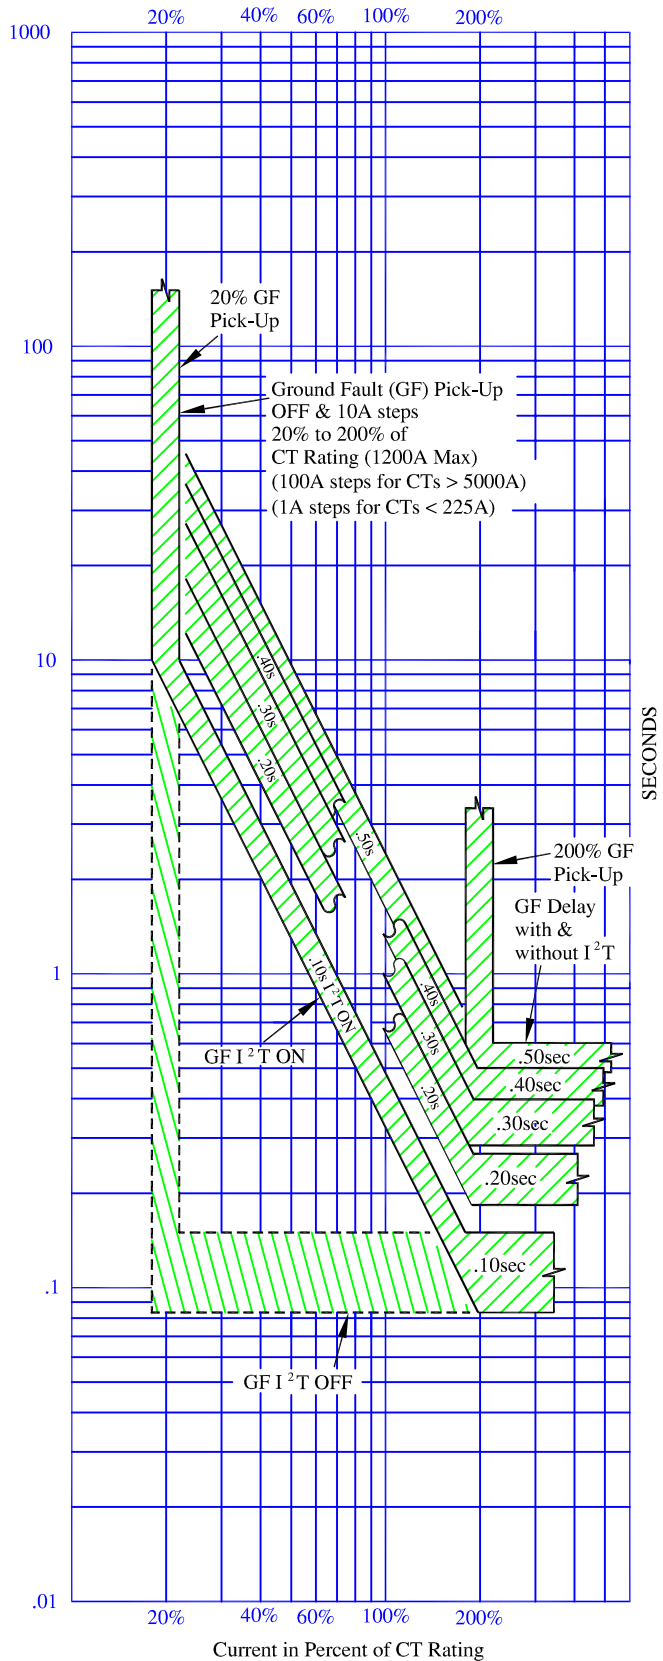

Unbalance Time Current Curve

Ground Fault Time Current Curve

## AC-PRO Unbalance & GF Time Current Curve